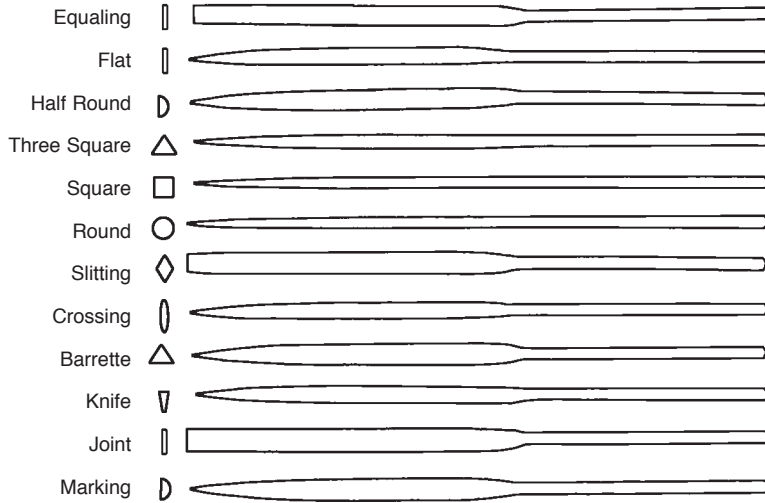

**NEW**

Available in the following cuts: coarse (0), medium (2), or fine (4) in 6-1/4" length. Sets contain 1 each of the following styles: Round, Half Round, Flat, Crossing, Knife, Square, Three Square, Equaling, Barrette, Joint, Slitting and Marking.