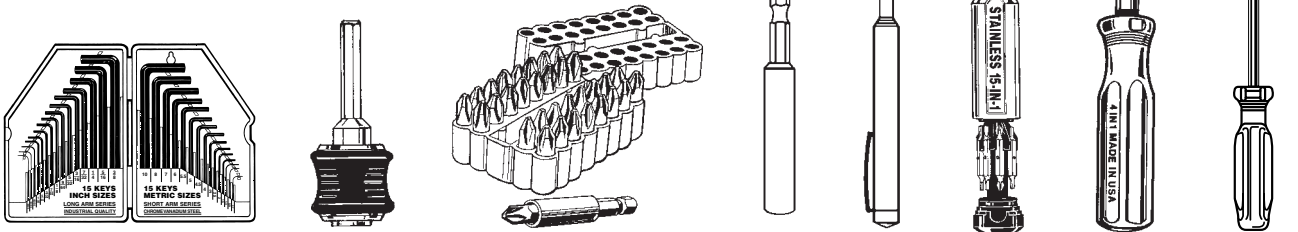

Torx® Drivers for Carbide Inserts E15

- Screws for Carbide Inserts E15

Keys

- Hex Keys & Sets E16-17
- Ball Hex Drivers E17

Screwdrivers & Nut Drivers

- Quick Change Screwdrivers E18-20
- Quick Change Electronic Screwdriver E21
- Ratchet Screwdriver E21
- The Telescopic Vari-Driver E22
- 19 Pc. Vari-Driver Kit E22
- Quick Lock Bit Holder / Driver E23
- Magnetic Screwdriver E23
- Electrician's Screwdriver E24
- Super Slim Electronic Screwdriver E24
- Hardwood Grip Screwdriver E25
- Nut Drivers E25
- ScrewTech® Screwdrivers E26-27
- Opticraft® Screwdrivers E28
- Professional Screwdriver Sets E29
- Wall Displays E30
- Screwdriver Dispensers E31
- ScrewTech® Dial-A-Bit Dispensers E31
- Monolock™ All-Purpose Tool Kit E32